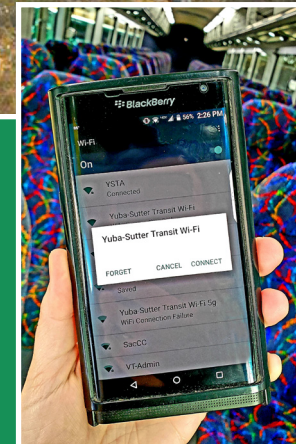

BUSINESS CLASS TO DOWNTOWN!

Ride. Relax. Repeat.

Yuba-Sutter Transit

Text "BigGreenBus" to 888111 for a FREE TEST RIDE

SACRAMENTO COMMUTER SERVICE

BIG GREEN BUSES ON EVERY SCHEDULE

FREE WI-FI | RECLINING SEATS

INDIVIDUAL READING LIGHTS & AC VENTS

Yuba-Sutter Transit
2100 B St., Marysville, CA 95901

PRSRT STD
ECRWSS
U.S. POSTAGE
PAID
EDDM RETAIL

LOCAL
POSTAL CUSTOMER

DE-STRESS YOUR COMMUTE!

Ride the Big Green Bus & Save

5 Local Park & Rides

8 Downtown Stops