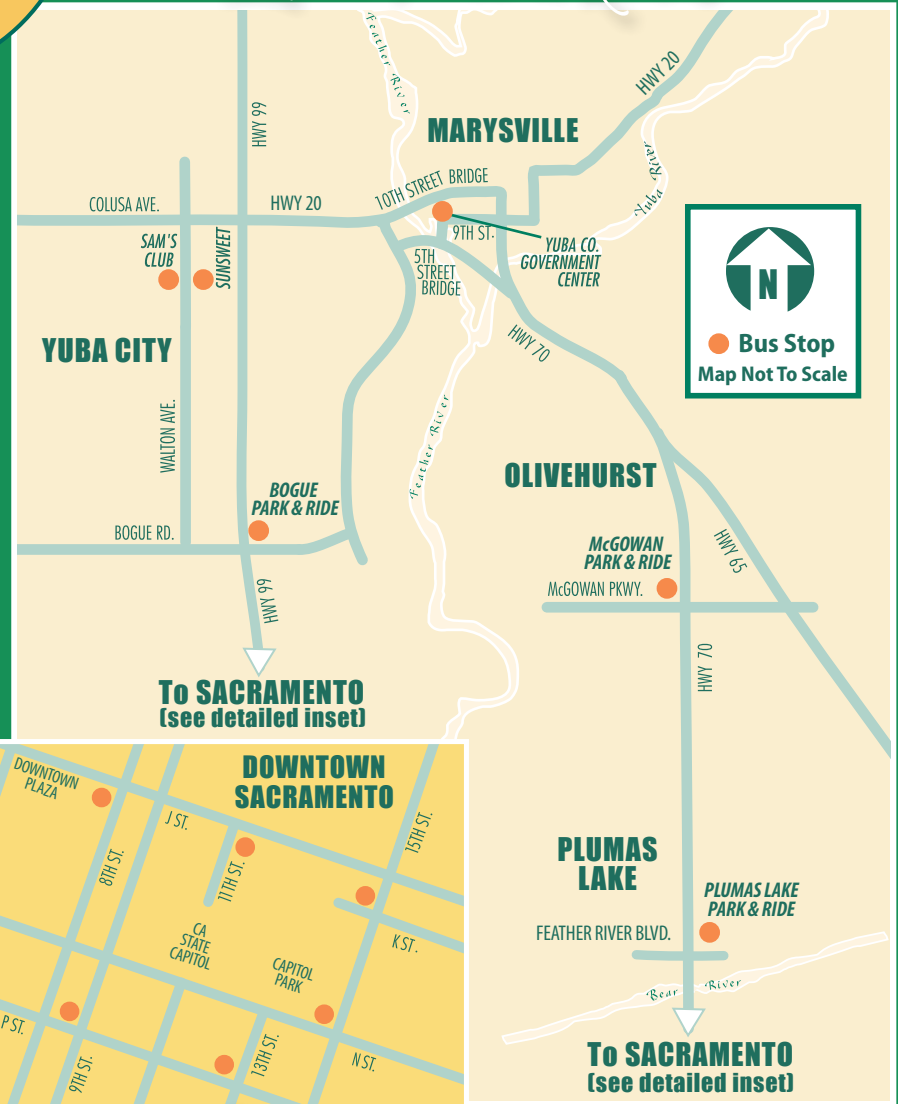

INDIVIDUAL READING LIGHTS & AC VENTS

Yuba-Sutter Transit
2100 B St., Marysville, CA 95901

PRSRT STD
ECRWSS
U.S. POSTAGE
PAID
EDDM RETAIL

LOCAL
POSTAL CUSTOMER

DE-STRESS YOUR COMMUTE!

Ride the Big Green Bus & Save

- MONDAY - FRIDAY
- 14 DOWNTOWN ARRIVALS FROM 6:10AM - 5:15PM
- 15 DOWNTOWN DEPARTURES FROM 6:30AM - 5:35PM

THE EASY WAY TO PAY!

ROUTE & SCHEDULE INFORMATION

(530) 742-2877

www.yubasuttertransit.com

Yuba-Sutter Transit

5 Local Park & Rides

8 Downtown Stops