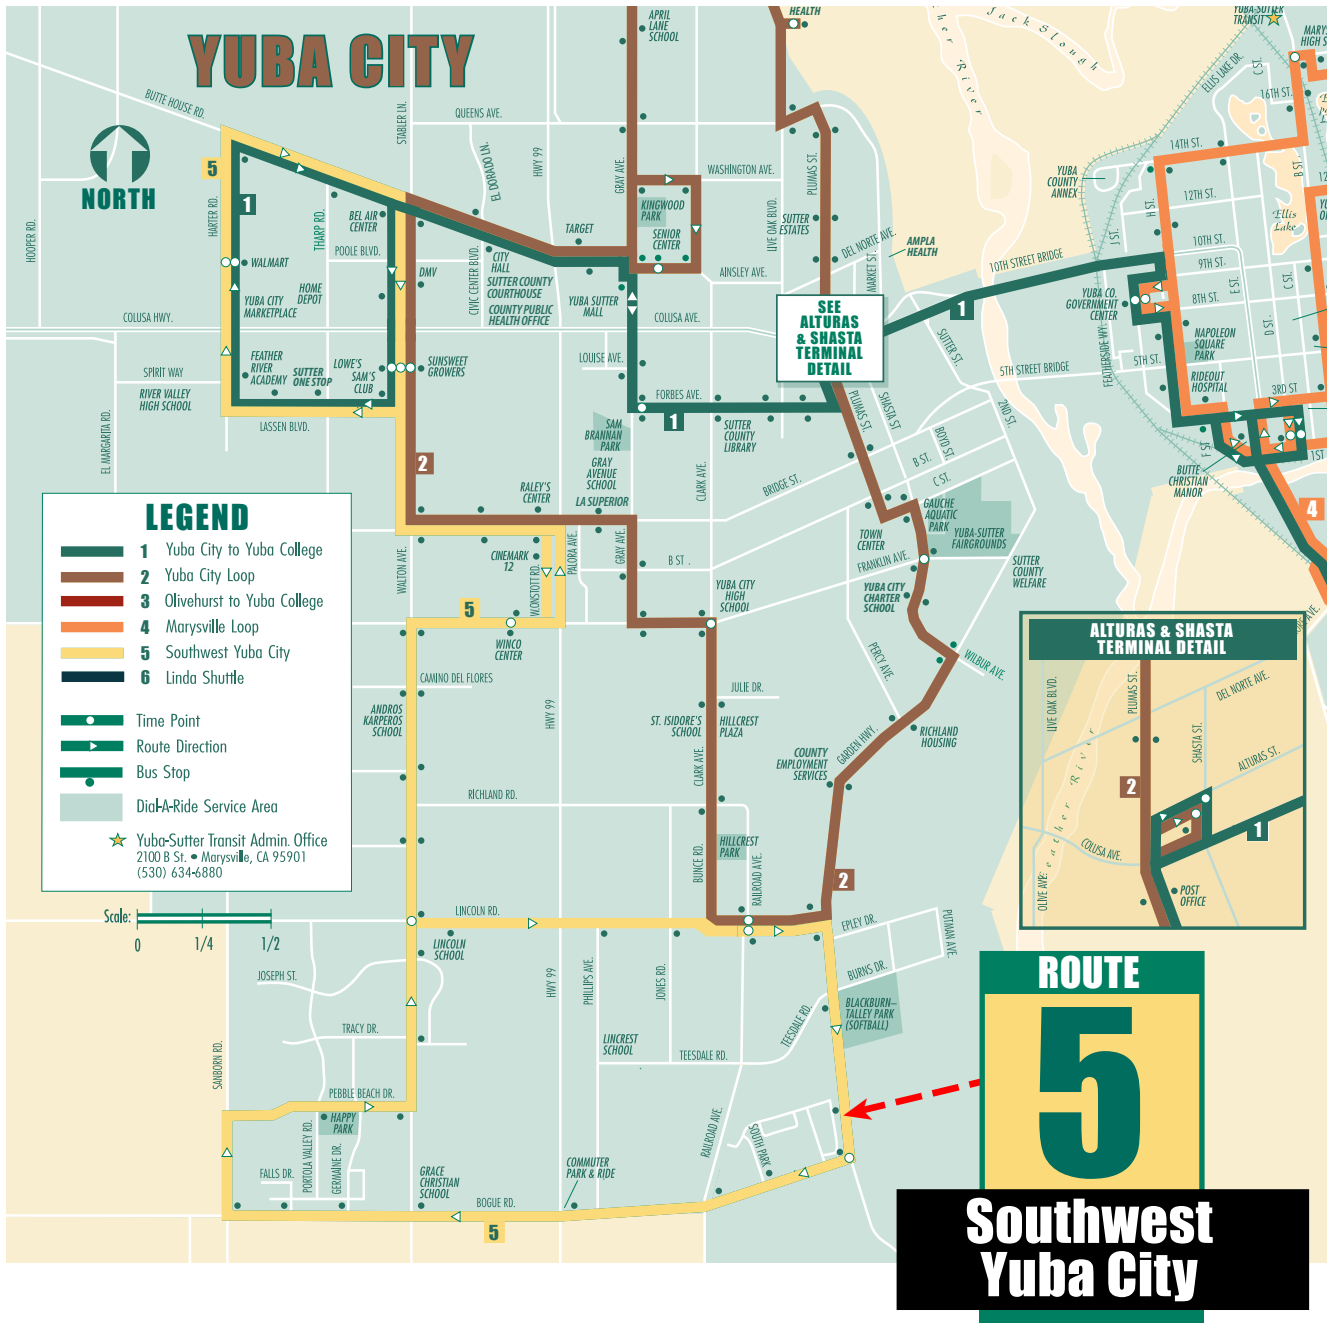

# Yuba-Sutter Transit

## ROUTE 5: SOUTH YUBA CITY to NORTH YUBA CITY

Lincoln & Railroad	Bogue & Garden	Walton & Lincoln	Franklin & Winco	Yuba City Marketplace (Harter & Walmart)	Walton Terminal Sam's Club (Arrive)
-	-	-	-	-	-
-	6:18	6:28	6:31	6:39	6:47
7:08	7:12	7:22	7:25	7:35	7:45
8:08	8:12	8:22	8:25	8:35	8:45
9:08	9:12	9:22	9:25	9:35	9:45
10:08	10:12	10:22	10:25	10:35	10:45
11:08	11:12	11:22	11:25	11:35	11:45
12:08	12:12	12:22	12:25	12:35	12:45
1:08	1:12	1:22	1:25	1:35	1:45
2:08	2:12	2:22	2:25	2:35	2:45
3:08	3:12	3:22	3:25	3:35	3:45
4:08	4:12	4:22	4:25	4:35	4:45
5:08	5:12	5:22	5:25	5:35	5:45
6:08	6:12	6:22	-	-	-

## ROUTE 5: NORTH YUBA CITY to SOUTH YUBA CITY

Walton Terminal Sam's Club (Depart)	Franklin & Winco	Lincoln & Walton	Lincoln & Railroad	Bogue & Garden	Walton & Lincoln
-	-	-	-	6:18	6:28
6:53	6:59	7:04	7:08	7:12	7:22
7:53	7:59	8:04	8:08	8:12	8:22
8:53	8:59	9:04	9:08	9:12	9:22
9:53	9:59	10:04	10:08	10:12	10:22
10:53	10:59	11:04	11:08	11:12	11:22
11:53	11:59	12:04	12:08	12:12	12:22
12:53	12:59	1:04	1:08	1:12	1:22
1:53	1:59	2:04	2:08	2:12	2:22
2:53	2:59	3:04	3:08	3:12	3:22
3:53	3:59	4:04	4:08	4:12	4:22
4:53	4:59	5:04	5:08	5:12	5:22
5:53	5:59	6:04	6:08	6:12	6:22

Route 5 offers timed transfers with Route 1 and Route 2 at the Walton Terminal